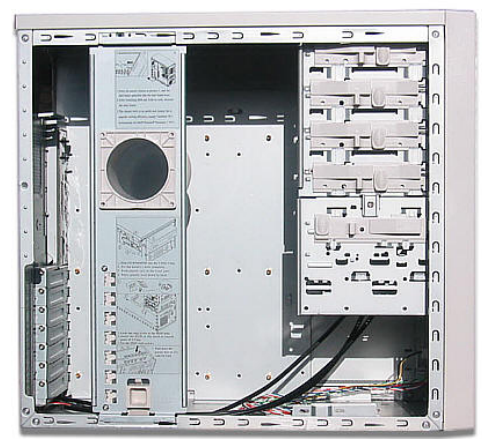

KM4013

Screwless ATX tower with Front USB, Blue LED & Air duct above CPU.

KM4013

KM4013BS

KM4013B

Inside view

Features

- Front USB & Audio ports with sliding door.
- Screwless drives for easy installation.
- Screwless metal bar with adjustable CPU air duct and 7 adjustable cardholders.
- Attractive front blue LED around on/off switch.
- Easy to remove snap on/off front panel.

HDD bracket

Blue LED

Side vent holes

Front USB & sliding door

Specifications

Model number	KM4013 KM4013B
Logo badge	Oval
5.25" Exp / Hidd	4
3.5" Exp / Hidd	2/3
Mainboard	Micro ATX, ATX
Power Supply	PSII ATX
Ventilation	2x80mm
Dim: LxWxD	430x192x475
Weight: NW/GW	8/9kg
Packing	34/UK Pallet