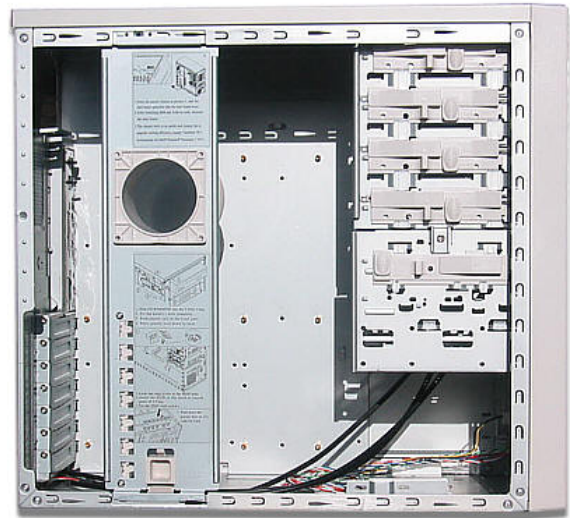

# KM4023

*Screwless ATX tower with Front USB & Air duct above CPU.*

KM4023

KM4023B

Inside view

## Features

- Front USB & Audio ports.
- Screwless drives for easy installation.
- Stylish silver front panel.
- Screwless metal bar with adjustable CPU air duct and 7 adjustable cardholders.
- Easy to remove snap on/off front panel (Lockable).

Optional HDD bracket

On/Off Button with LED

Side vent holes

Front Panel Screw